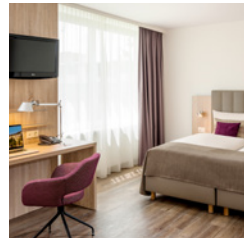

Ihre Vorteile · Plus Points

- Alle Veranstaltungsräume 2019 renoviert · All function rooms renovated in 2019
- Direkte Nähe zum Kongresszentrum und zur Messe
  Located in the direct vicinity of the Convention Centre and the trade fair grounds
- Bei Übernachtung: Mobility-Ticket zur kostenfreien Nutzung der öffentlichen Verkehrsmittel
  With overnight stay: mobility ticket enabling gratis use of public transport
- Tagungsterrasse – ideal für Open-Air-Events und Apéros
  Convention terrace – ideal for open air events and cocktail parties

Essential by Dorint · Basel City · Kapazitäten der Tagungsräume/Meeting Room Capacity

Raumbezeichnung Room	Fläche m² Area m²	Höhe m Height m	Länge m Length m	Breite m Width m	Kino Theatre	Parlament Classroom	Kabarett Cabaret	U-Form U-shape	Banquet* Banquet*
Bern 1	33	2,9	6,4	5,2	15	10	12	12	24
Bern 2	50	2,9	9,7	5,2	36	22	20	20	40
Bern 3	50	2,9	9,6	5,2	36	22	20	20	40
Bern 1 + 2	84	2,9	16,1	5,2	50	34	32	32	64
Bern 2 + 3	100	2,9	19,3	5,2	60	50	40	40	80
Bern 1 + 2 + 3	134	2,9	25,7	5,2	80	60	52	52	104
Schaffhausen	49	2,9	7,7	6,3	25	16	16	16	32